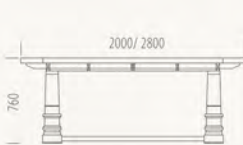

VINTAGE

Driftwood

Leg Profile

Dining Table/ Extendable

Armchair

Side chair

Sideboard

From our humble beginnings in 1972, Koda has turned into a leading Original Design Manufacturing (ODM) and is one of the largest dining room furniture exporters in South-East Asia.